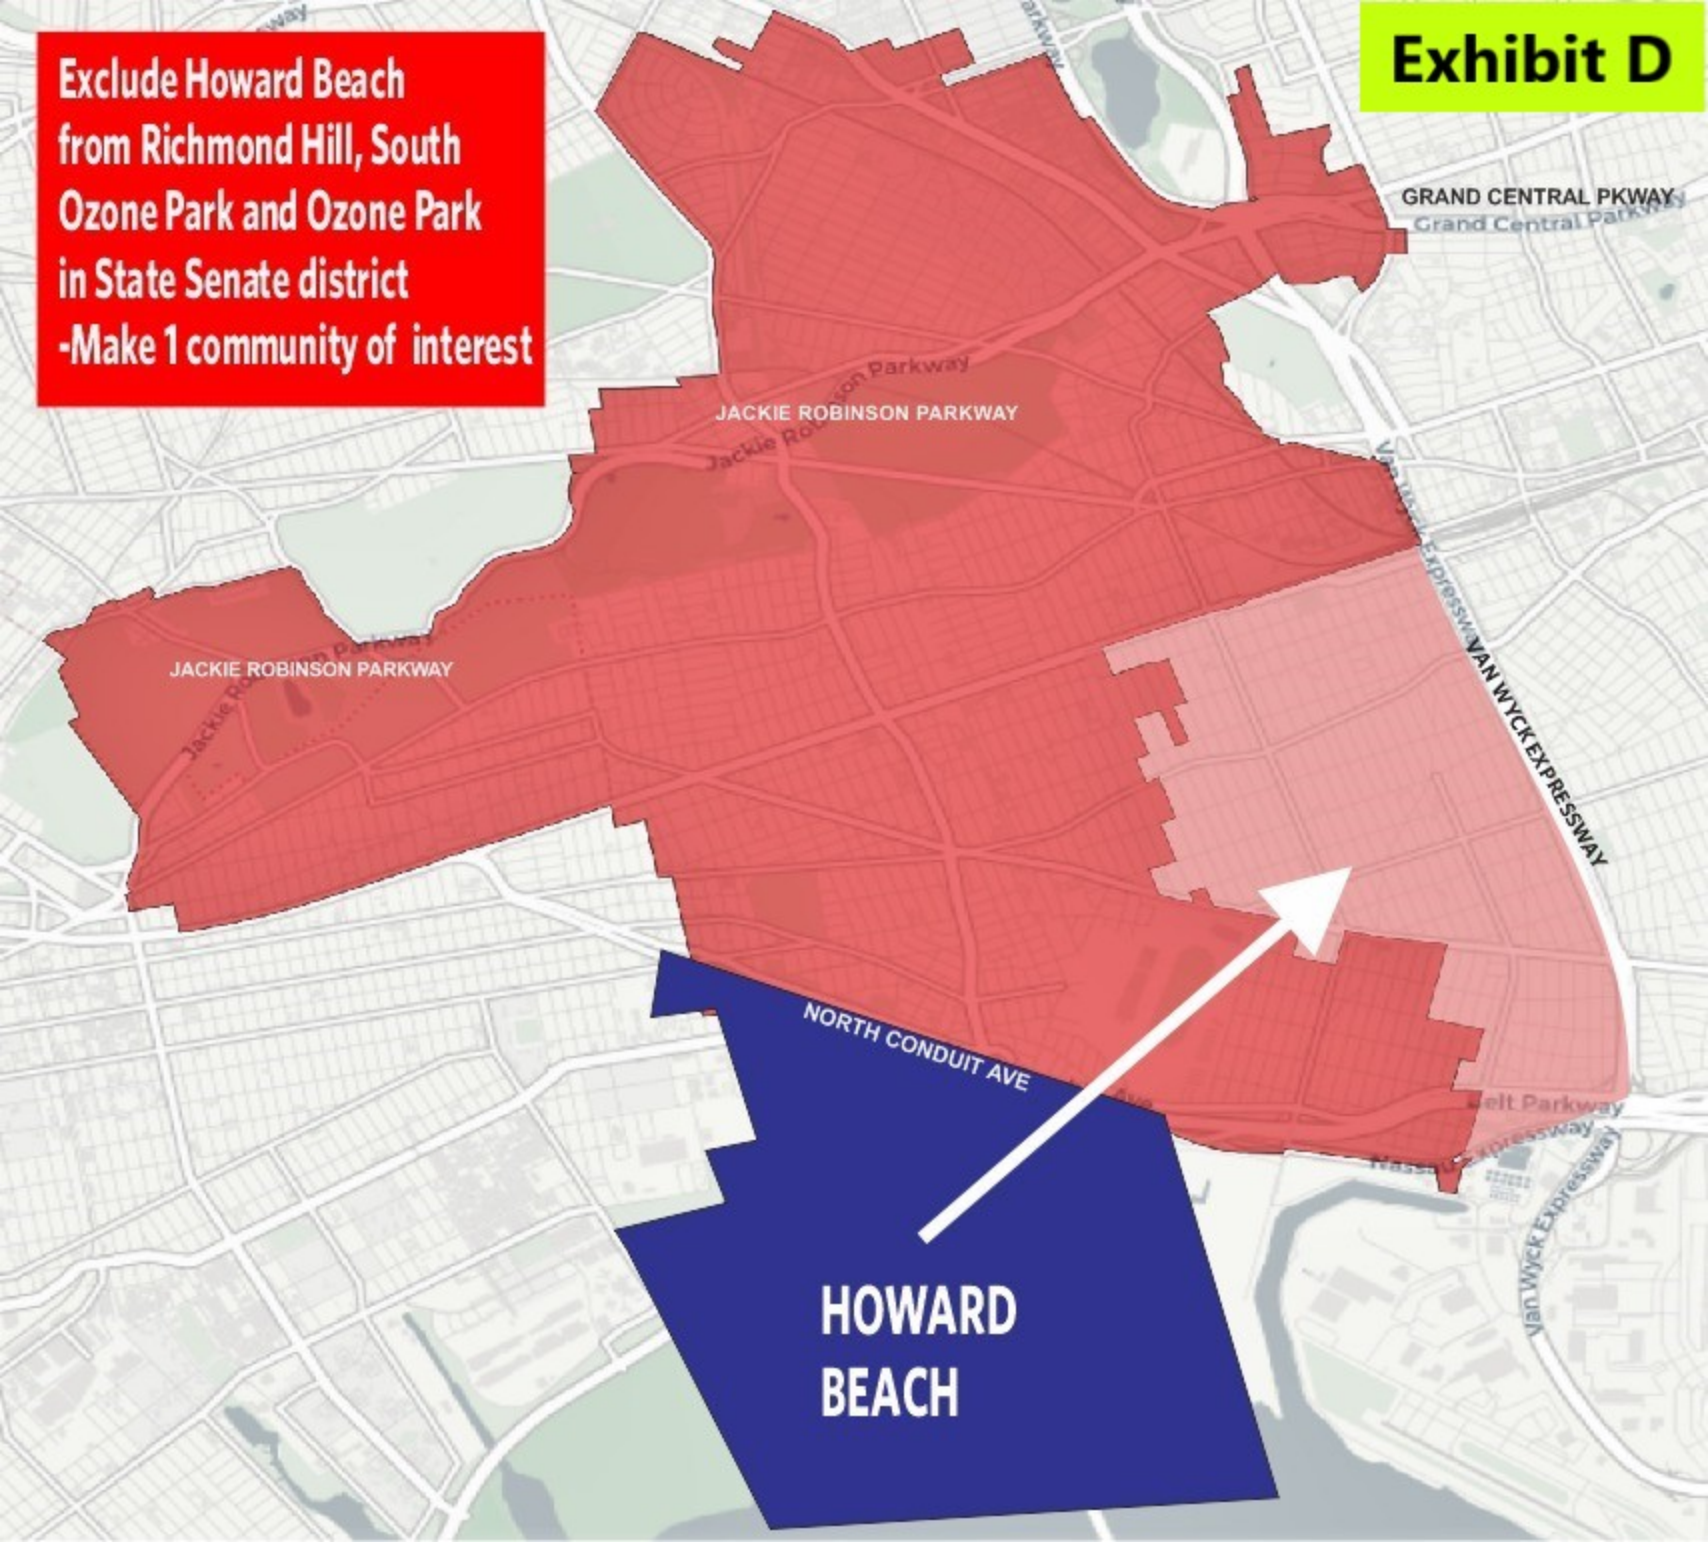

**Exclude Howard Beach  
from Richmond Hill, South  
Ozone Park and Ozone Park  
in State Senate district  
-Make 1 community of interest**

**HOWARD  
BEACH**

JACKIE ROBINSON PARKWAY

GRAND CENTRAL PKWAY  
Grand Central Parkway

JACKIE ROBINSON PARKWAY

NORTH CONDUIT AVE

Belt Parkway

Van Wyck Expressway