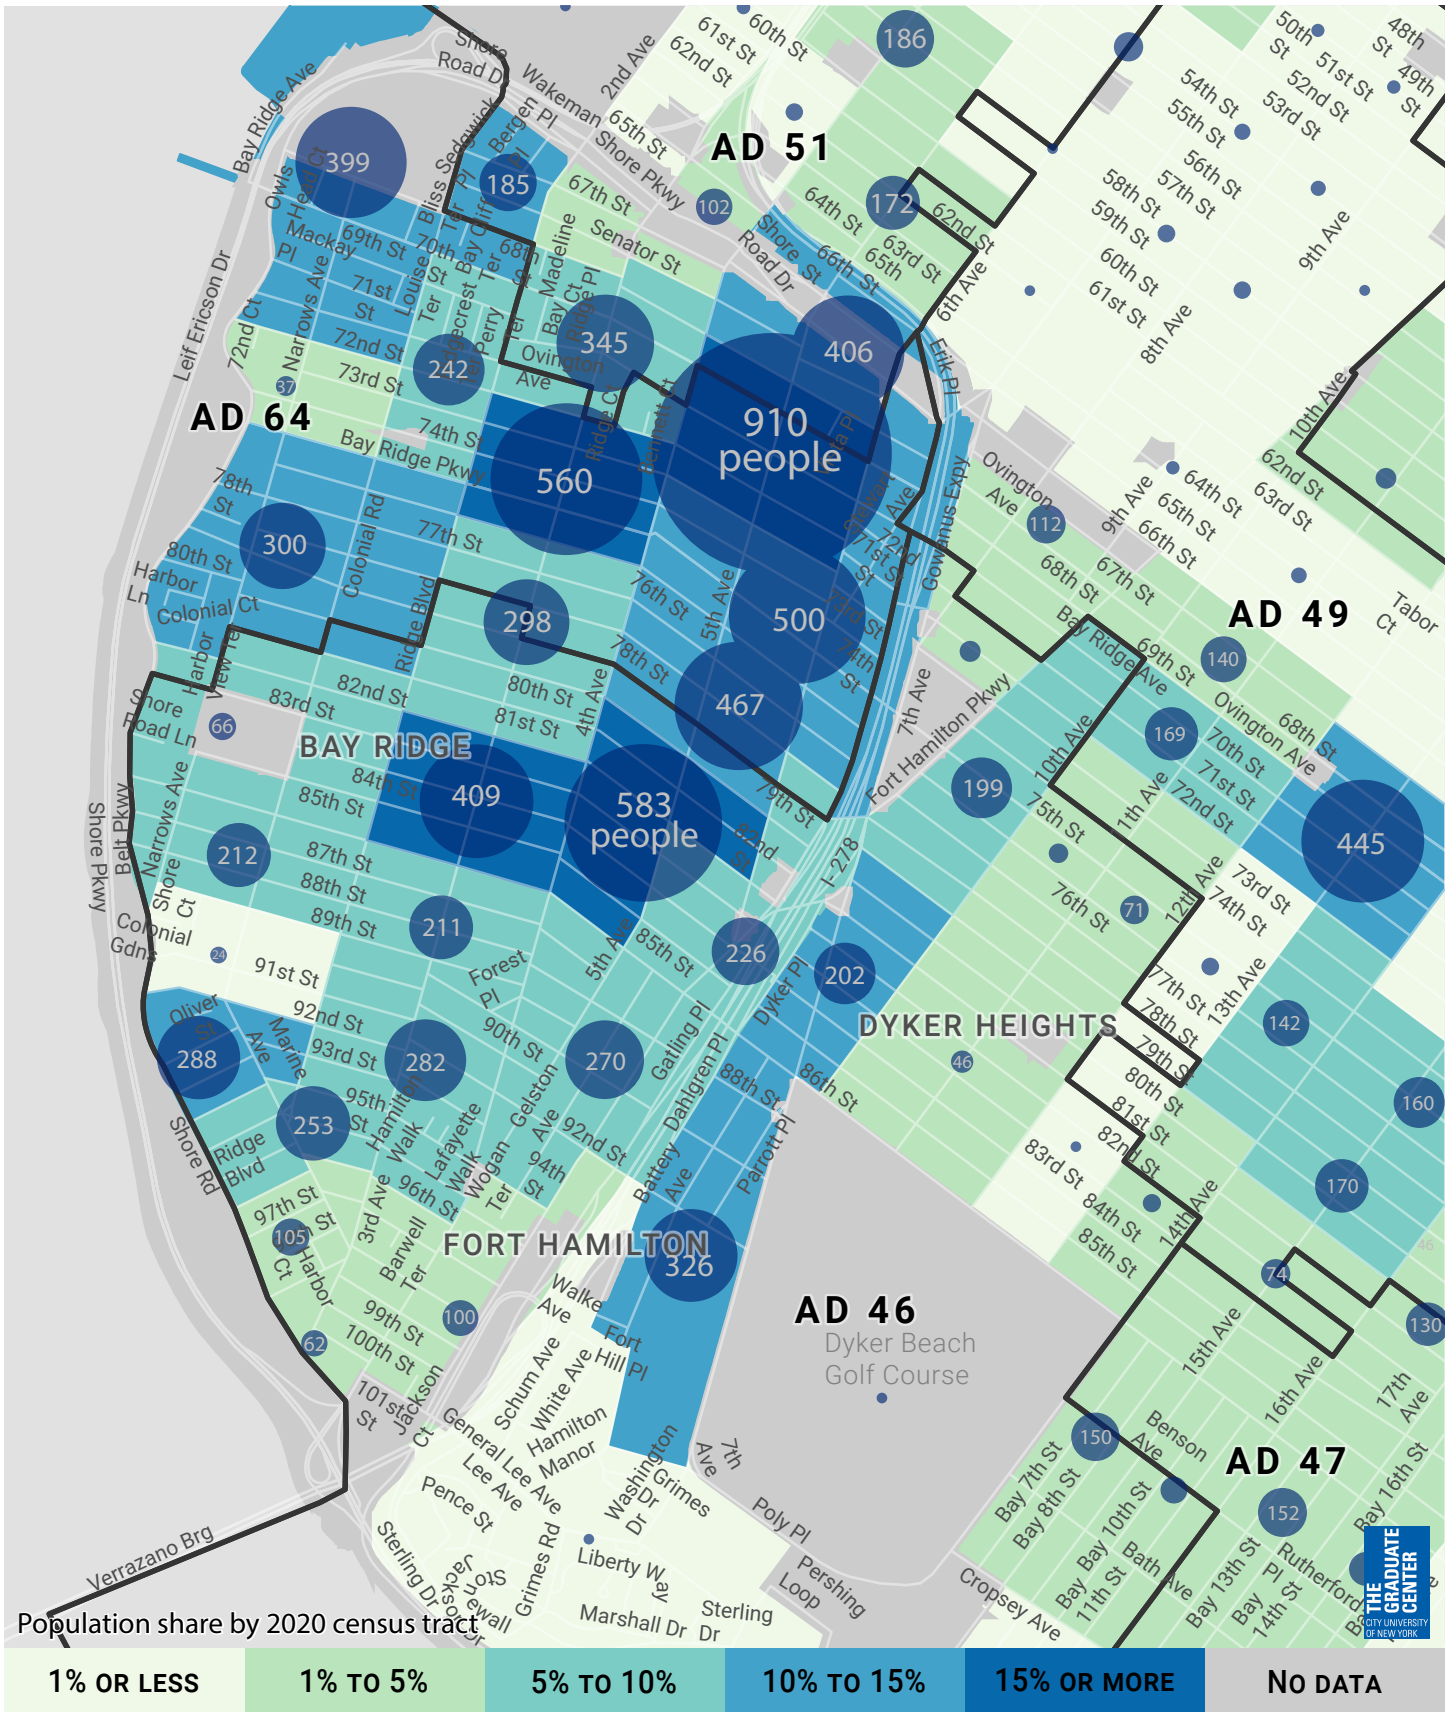

Percentage of Population with Arab Ancestry in Brooklyn with Current Assembly Districts

Cartography: CUNY Center for Urban Research, 2021.

Data sources: US Census Bureau, 2015-2019 ACS 5-year estimate, Table B04006 allocated to 2020 census tracts. NYC Dept. of City Planning, NYS GIS Clearinghouse.