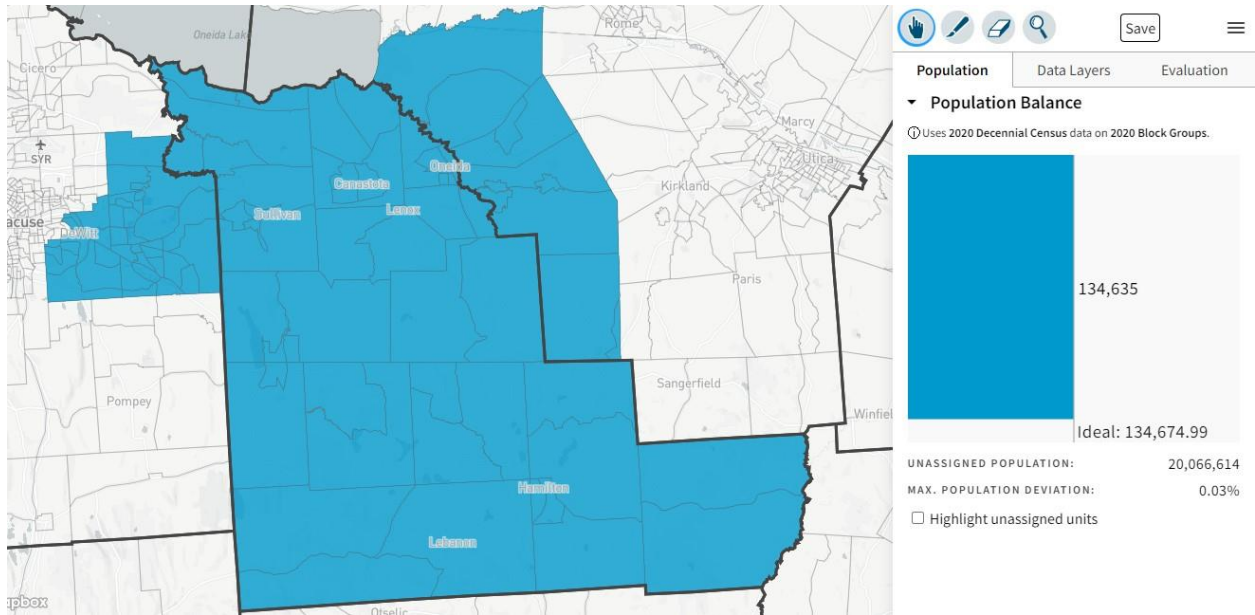

The Overall Map (with an overall deviation of 0.03%):

Zoom in on Oneida County (which includes Vernon, Verona, and Augusta):