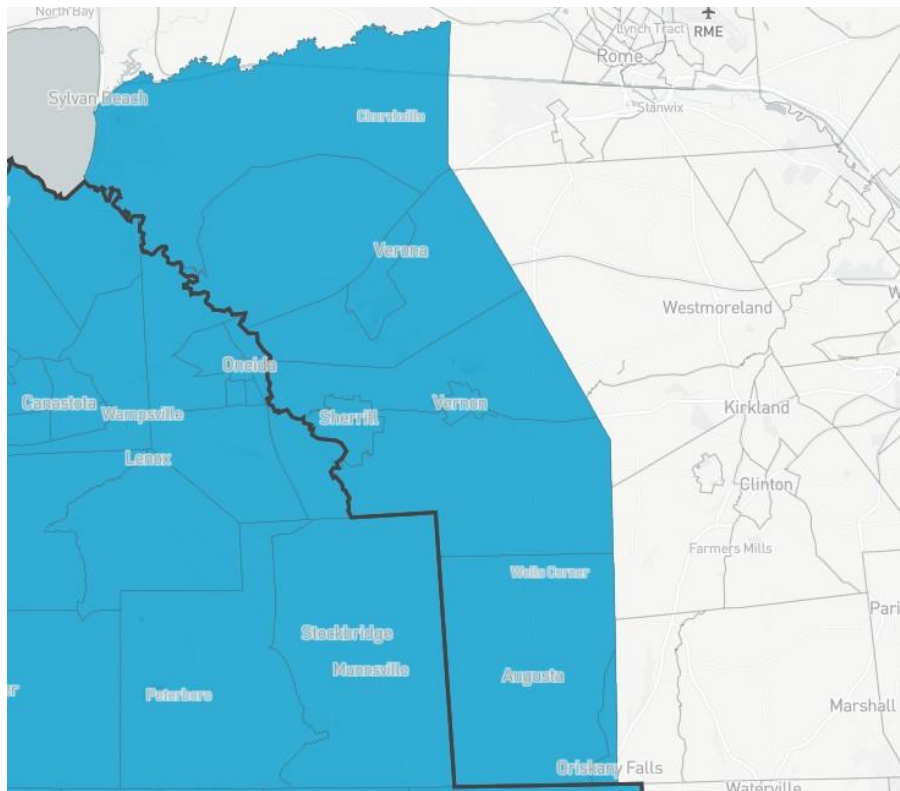

The Overall Map (with an overall deviation of 0.03%):

Zoom in on Oneida County (which includes Vernon, Verona, and Augusta):

Zoom in on Onondaga County (which includes Manlius and southern Dewitt):