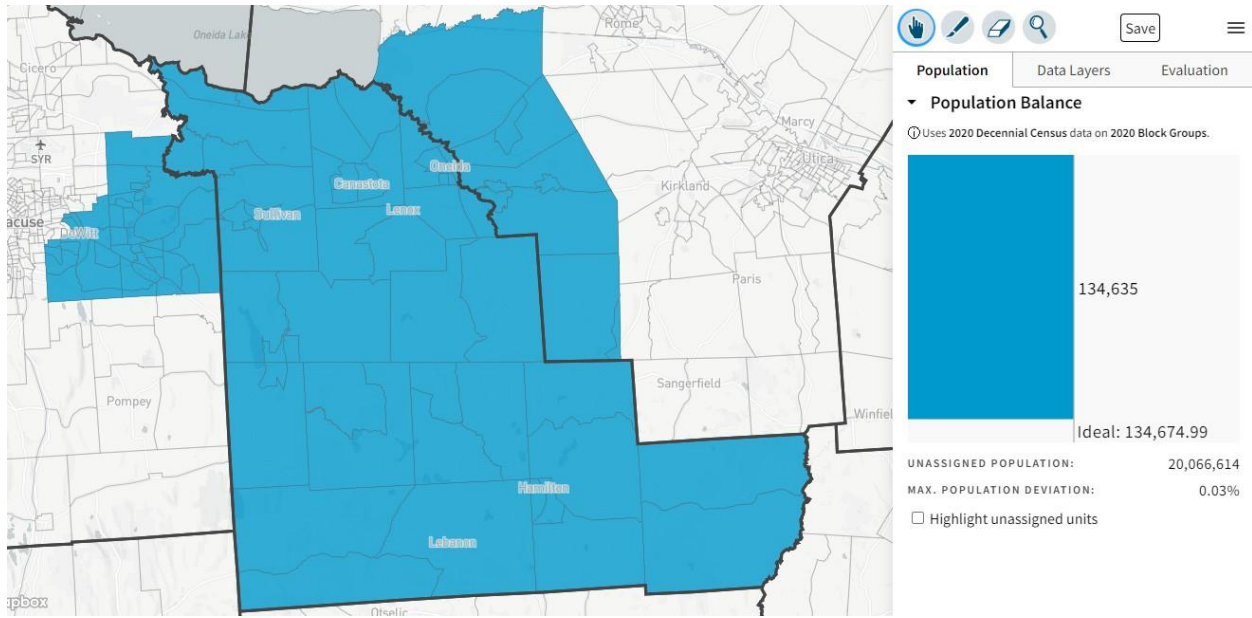

The Overall Map (with an overall deviation of 0.03%):

Zoom in on Oneida County (which includes Vernon, Verona, and Augusta):

Zoom in on Onondaga County (which includes Manlius and southern Dewitt):