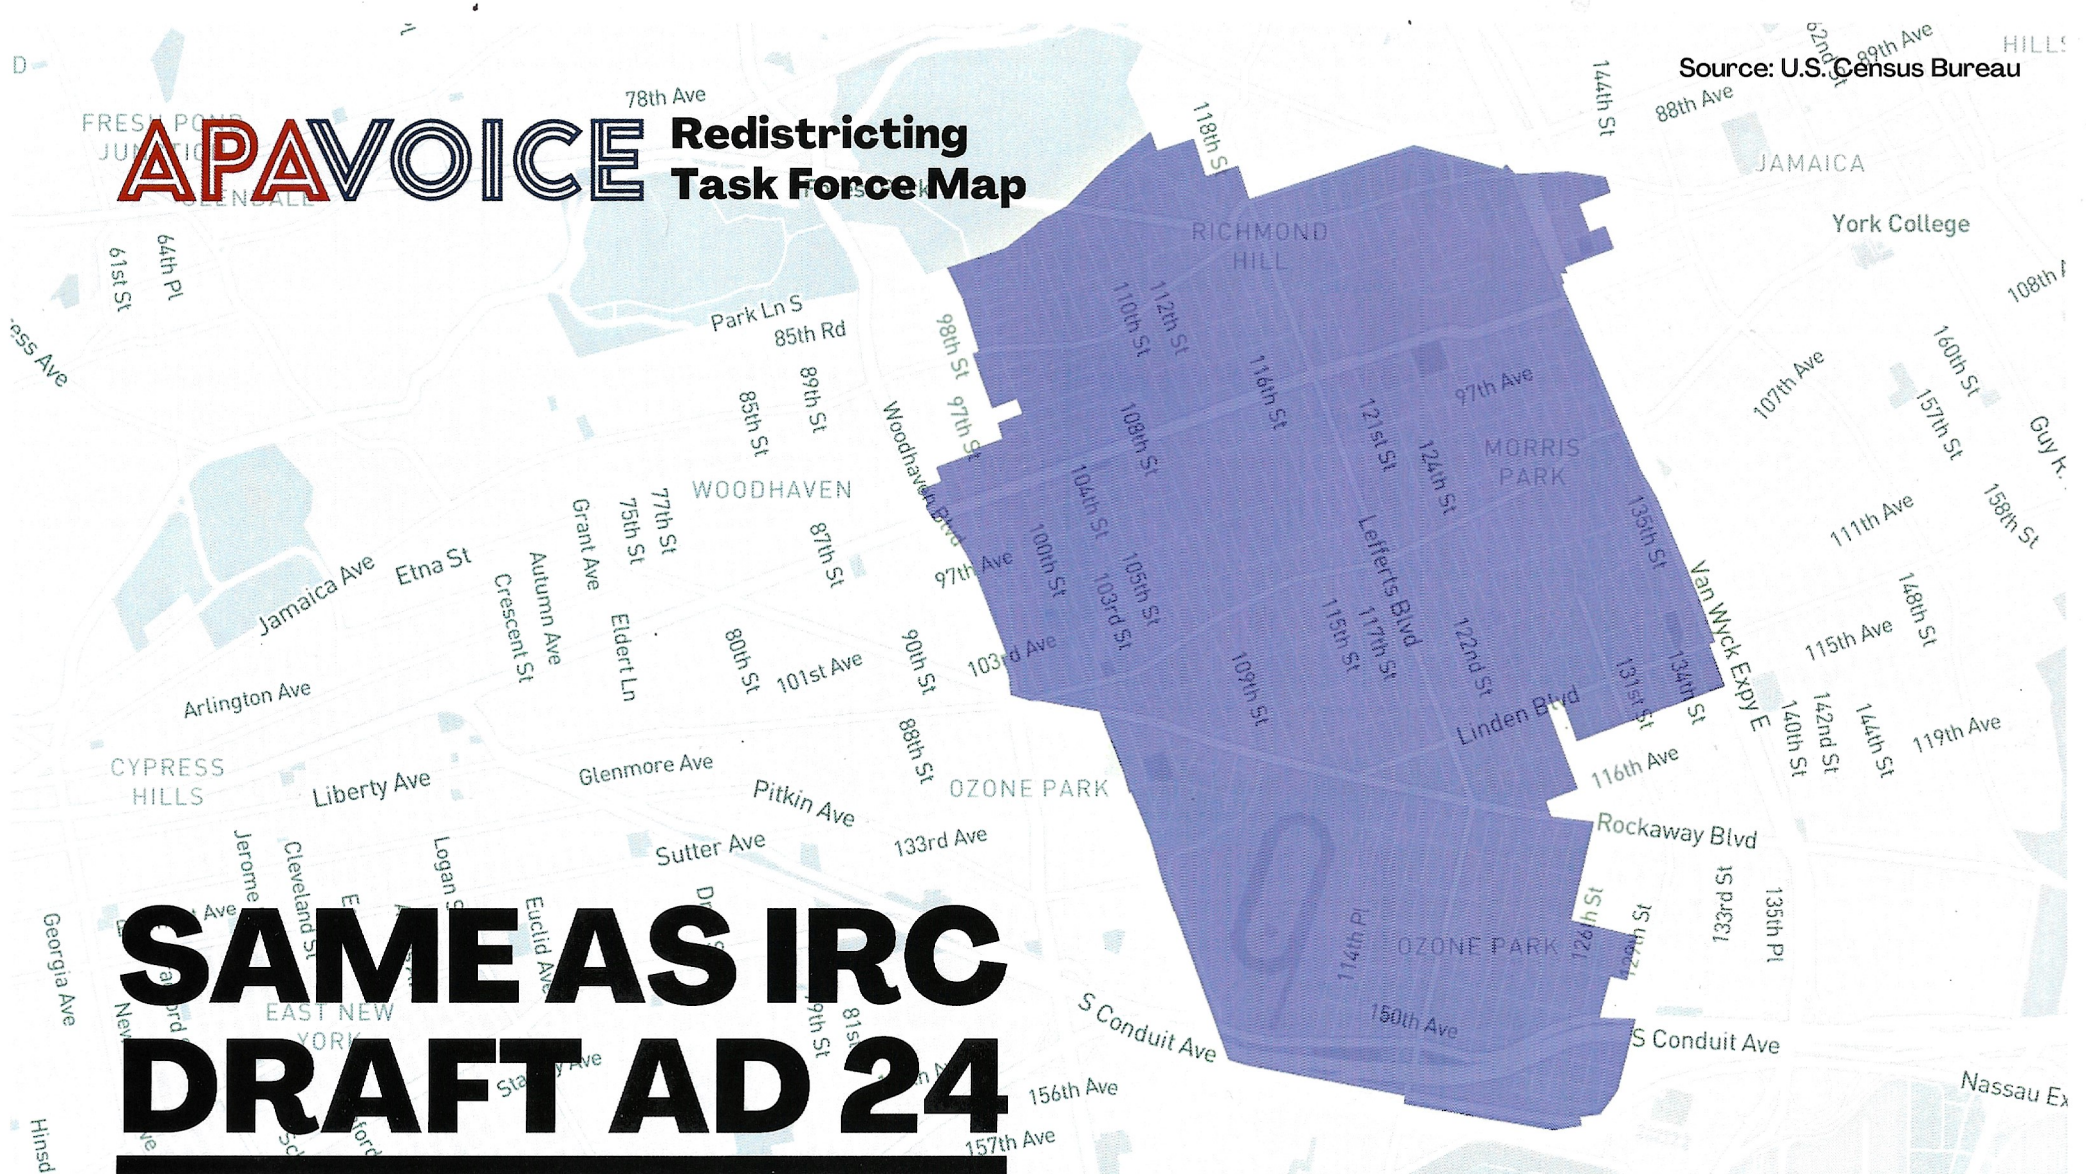

Source: U.S. Census Bureau

APAVOICE Redistricting Task Force Map

SAME AS IRC DRAFT AD 24

Queens - Richmond Hill & South Ozone Park

IRC Draft Map Voting Age Population	Black	Hispanic	Asian	White	Native	Pacific
	20,696 19.1%	29,360 27.2%	37,528 34.7%	8,272 7.7%	5,752 5.3%	1,031 1.0%